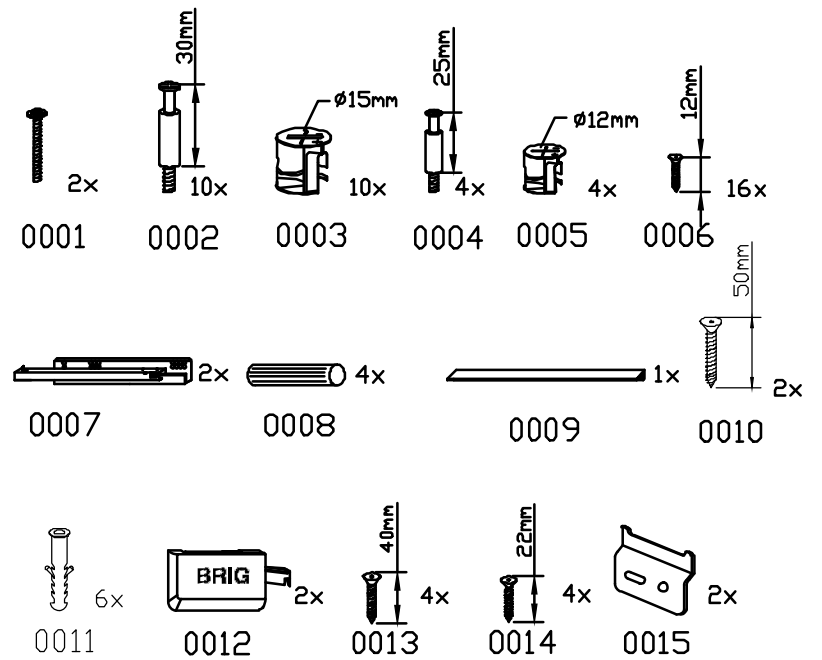

# V-800Y (S)

Assembly instruction for bathroom cabinet

5

7

6

8

9

• • • •

10

11

12

13

15

14