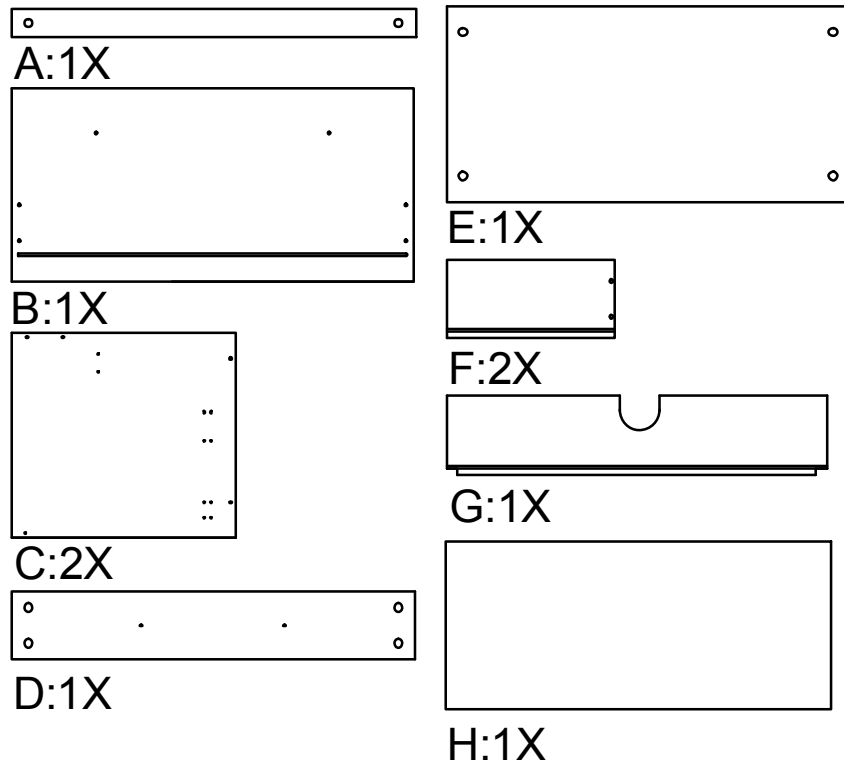

# V-800Y (S)

Assembly instruction for bathroom cabinet

5

7

6

8

9

• • • •

10

11

12

13

15

14